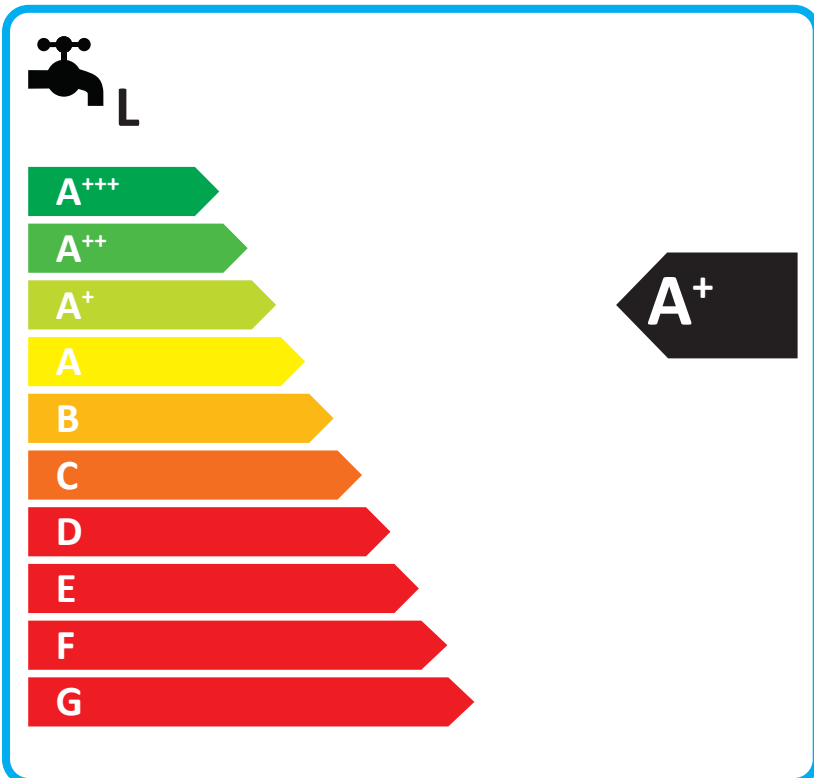

## SAMSUNG AE080BXYDEG / AE200RNWMEG

**A<sup>++</sup>**

**A<sup>+</sup>**

Two sound power level icons. The top one shows a speaker inside a house with the text "40 dB". The bottom one shows a speaker outside a house with the text "56 dB".

A legend for power consumption with three colored squares: dark blue, medium blue, and light blue. Each square is followed by the text "10 kW".

# ENERG

енергия · ενέργεια

Y

IJA

IE

IA

## SAMSUNG

AE080BXYDEG / AE200RNWMEG /  
MWR-WW10N

Energy efficiency icons: water heater, radiator, and tap with A++ and A+ labels.

Feature icons: solar panel, washing machine, touch control, and water heater with plus signs and feature boxes.