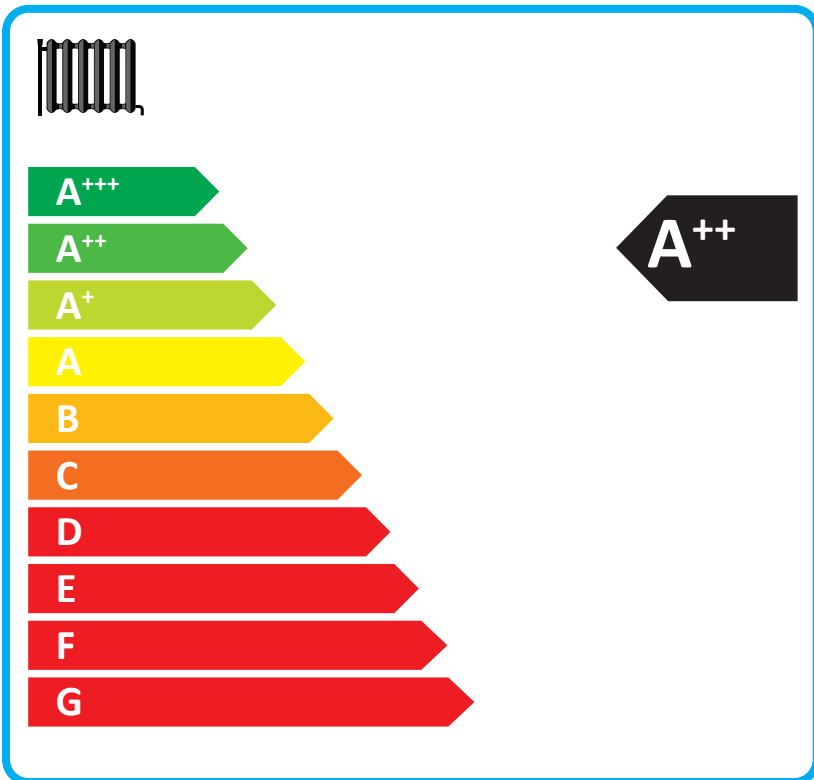

## SAMSUNG AE080BXYDEG / AE200RNWMEG

**A<sup>++</sup>**

**A<sup>+</sup>**

Two sound power level icons. The top one shows a speaker inside a house with the text "40 dB". The bottom one shows a speaker outside a house with the text "56 dB".

A legend for power consumption with three colored squares: dark blue, medium blue, and light blue. Each square is followed by the text "10 kW".

# ENERG

енергия · ενέργεια

Y

IJA

IE

IA

## SAMSUNG

AE080BXYDEG / AE200RNWMEG /  
MWR-WW10N

Energy efficiency icons: water heater, radiator, and tap with A++ and A+ labels.

Feature icons: solar panel, washing machine, touch control, and water heater with plus signs and feature boxes.