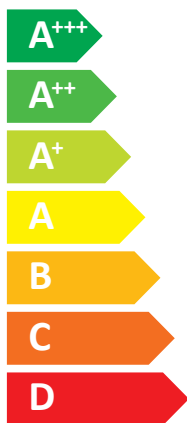

ENERG

енергия · ενεργεια

SAMSUNG AE140BXYDEG

55 °C

35 °C

60 dB

■ 14
■ **14**
■ 14
kW

■ 14
■ **14**
■ 14
kW

ENERG

енергия · ενεργεια

SAMSUNG AE140BXYDEG / AE200RNWMEG

A++

A+

Two icons showing sound power levels: a speaker inside a house icon labeled **44 dB**, and a house icon with a speaker outside labeled **60 dB**.

Legend for power consumption: a dark blue square for **14 kW**, a medium blue square for **14 kW**, and a light blue square for **14 kW**.

ENERG

енергия · ενέργεια

Y

IJA

IE

IA

SAMSUNG

AE140BXYDEG / AE200RNWMEG /
MWR-WW10N

Energy efficiency icons: water heater, radiator, and tap with A++ and A+ labels.

Energy efficiency scale from A+++ to G with A++ label.

Feature icons: solar panel, water tank, keypad, and water heater with plus signs and X marks.