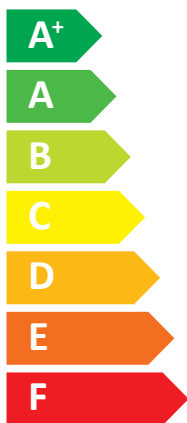

ENERG

енергия · ενεργεια

SAMSUNG AE140BXYDEG / AE200RNWMEG

A++

A+

Two icons showing sound power levels: a speaker inside a house icon labeled **44 dB**, and a house icon with a speaker outside labeled **60 dB**.

Legend for power consumption: a dark blue square for **14 kW**, a medium blue square for **14 kW**, and a light blue square for **14 kW**.

ENERG

енергия · ενέργεια

Y

IJA

IE

IA

SAMSUNG

AE140BXYDEG / AE200RNWMEG /
MWR-WW10N

Energy efficiency icons: water heater, radiator, and tap with A++ and A+ labels.

Energy efficiency scale from A+++ to G with A++ label.

Feature icons: solar panel, water tank, keypad, and water heater with plus signs and X marks.

Energy efficiency scale from A+++ to G with A+ label.

ENERG

енергия · ενεργεια

SAMSUNG AE140BXYDEG / AE260RNWMEG

A⁺⁺

A

Two sound power level icons. The top one shows a speaker inside a house with the value 44 dB. The bottom one shows a speaker outside a house with the value 60 dB.