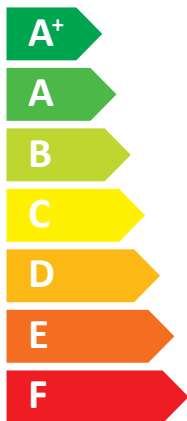

ENERG

енергия · ενεργεια

SAMSUNG AE140BXYDEG / AE200RNWMEG

A++

A+

Two icons showing sound power levels: a speaker inside a house icon labeled **44 dB**, and a house icon with a speaker outside labeled **60 dB**.

AE140BXYDEG / AE200RNWMEG /
MWR-WW10N

Energy efficiency icons: water heater, radiator, and tap with A++ and A+ labels.

Energy efficiency scale from A+++ to G with A++ label.

Feature icons: solar panel, water tank, keypad, and water heater with plus signs and X marks.

Energy efficiency scale from A+++ to G with A+ label.

ENERG

енергия · ενεργεια

SAMSUNG AE140BXYDEG / AE260RNWMEG

A⁺⁺

A

Two sound power level icons. The top one shows a speaker inside a house with the value 44 dB. The bottom one shows a speaker outside a house with the value 60 dB.

AE140BXYDEG / AE260RNWMEG /
MWR-WW10N

Energy efficiency icons: water heater, A++ label, radiator, A label, tap with XL

Energy efficiency scale from A+++ to G with A++ label

Feature icons: solar panel, water tank, touch control, water heater