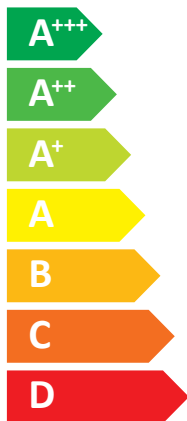

ENERG

енергия · ενεργεια

SAMSUNG AE140BXYDEG / AE200RNWMEG

A++

A+

Two icons showing sound power levels: a speaker inside a house icon labeled **44 dB**, and a house icon with a speaker outside labeled **60 dB**.

AE140BXYDEG / AE200RNWMEG /
MWR-WW10N

Energy efficiency icons: water heater, radiator, and tap with A++ and A+ labels.

Energy efficiency scale from A+++ to G with A++ label.

Feature icons: solar panel, water tank, keypad, and water heater with plus signs and X marks.

Energy efficiency scale from A+++ to G with A+ label.

ENERG

енергия · ενεργεια

SAMSUNG AE140BXYDEG / AE260RNWMEG

A⁺⁺

A

Two sound power level icons. The top one shows a speaker inside a house with the value 44 dB. The bottom one shows a speaker outside a house with the value 60 dB.

AE140BXYDEG / AE260RNWMEG /
MWR-WW10N

Energy efficiency icons: water heater, A++ label, radiator, A label, tap with XL

Energy efficiency scale from A+++ to G with A++ label

Feature icons: solar panel, water tank, touch control, water heater