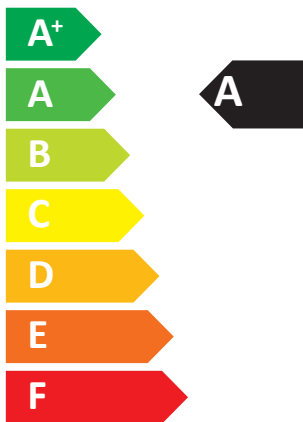

- + 
- + 
- + 
- + 

The scale consists of seven horizontal arrows pointing right, labeled A+++ (green), A++ (light green), A+ (yellow-green), A (yellow), B (orange), C (red-orange), D (red), E (dark red), F (red), and G (dark red).

ENERG
енергия · ενεργεια

SAMSUNG AE080CXYDGK

55 °C

35 °C

59 dB

| | |
|-----|-----|
| ■ 8 | ■ 8 |
| ■ 8 | ■ 8 |
| ■ 9 | ■ 9 |
| kW | kW |

ENERG

енергия · ενέργεια

енергия · ενέργεια

SAMSUNG AE080CXYDGK / AE260CNWMGG

Sound power level icons:

- 40 dB (Speaker icon inside a house)
- 59 dB (House icon with speaker)

Power consumption legend:

- 8 kW (Dark blue square)
- 8 kW (Medium blue square)
- 9 kW (Light blue square)