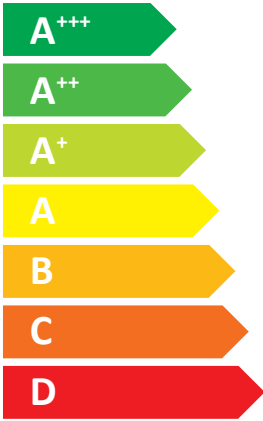

- + 
- + 
- + 
- + 

The scale consists of seven horizontal arrows pointing right, labeled A+++ (green), A++ (light green), A+ (yellow-green), A (yellow), B (orange), C (red-orange), D (red), E (dark red), F (red), and G (dark red).

ENERG
енергия · ενεργεια

SAMSUNG AE080CXYDGK

55 °C

35 °C

59 dB

| | |
|-----|-----|
| ■ 8 | ■ 8 |
| ■ 8 | ■ 8 |
| ■ 9 | ■ 9 |
| kW | kW |

ENERG

енергия · ενέργεια

+

+

+

ENERGY

SAMSUNG AE080CXYDGK

55 °C

35 °C

A⁺⁺

A⁺⁺⁺

59 dB

Energy consumption data for two conditions:

- Condition 1 (55 °C): 8 kW (dark blue), 8 kW (medium blue), 9 kW (light blue)
- Condition 2 (35 °C): 8 kW (dark blue), 8 kW (medium blue), 9 kW (light blue)