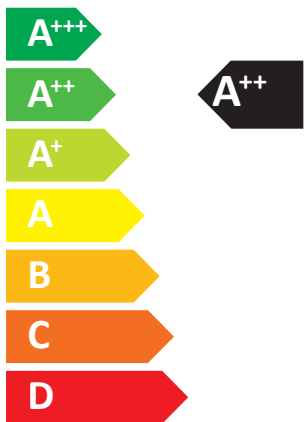

- + 
- + 
- + 
- + 

The scale consists of seven horizontal arrows pointing right, labeled A+++ (green), A++ (light green), A+ (yellow-green), A (yellow), B (orange), C (red-orange), D (red), E (dark red), F (red), and G (dark red).

ENERG
енергия · ενεργεια

SAMSUNG AE080CXYDGK

55 °C

35 °C

59 dB

| | |
|-----|-----|
| ■ 8 | ■ 8 |
| ■ 8 | ■ 8 |
| ■ 9 | ■ 9 |
| kW | kW |

ENERG

енергия · ενέργεια

енергия · ενέργεια

SAMSUNG AE080CXYDGK / AE260CNWMGG

Sound power level icons:

- 40 dB (Speaker icon inside a house)
- 59 dB (House icon with speaker)

Power consumption legend:

- 8 kW (Dark blue square)
- 8 kW (Medium blue square)
- 9 kW (Light blue square)