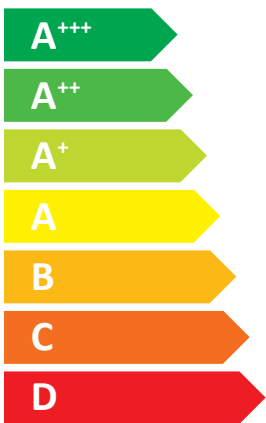

- + 
- + 
- + 
- + 

The scale consists of seven horizontal arrows pointing right, labeled A+++ (green), A++ (light green), A+ (yellow-green), A (yellow), B (orange), C (red-orange), D (red), E (dark red), F (red), and G (dark red).

ENERG
енергия · ενεργεια

SAMSUNG AE080CXYDGK

55 °C

35 °C

59 dB

| | |
|-----|-----|
| ■ 8 | ■ 8 |
| ■ 8 | ■ 8 |
| ■ 9 | ■ 9 |
| kW | kW |

ENERG

енергия · ενέργεια

енергия · ενέργεια

SAMSUNG AE080CXYDGK / AE260CNWMGG

Sound power level icons:

- 40 dB (Speaker icon inside a house)
- 59 dB (House icon with speaker)

Power consumption legend:

- 8 kW (Dark blue square)
- 8 kW (Medium blue square)
- 9 kW (Light blue square)