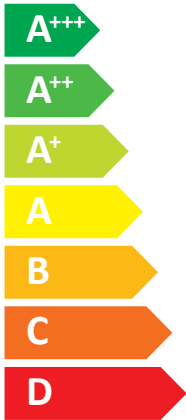

- + 
- + 
- + 
- + 

The scale consists of seven horizontal arrows pointing right, labeled A+++ (green), A++ (light green), A+ (yellow-green), A (yellow), B (orange), C (red-orange), D (red), E (dark red), F (red), and G (dark red).

+

+

+

+

ENERGY

SAMSUNG AE080CXYDGK / AE260CNWMGG

A++

A