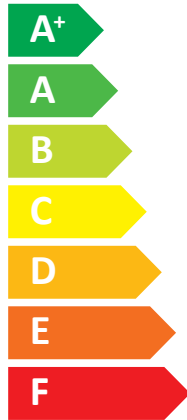

- + 
- + 
- + 
- + 

The scale consists of seven horizontal arrows pointing right, labeled A+++ (green), A++ (light green), A+ (yellow-green), A (yellow), B (orange), C (red-orange), D (red), E (dark red), F (red), and G (dark red).

+

+

+

+

ENERGY

SAMSUNG AE080CXYDGK / AE260CNWMGG

A++

A